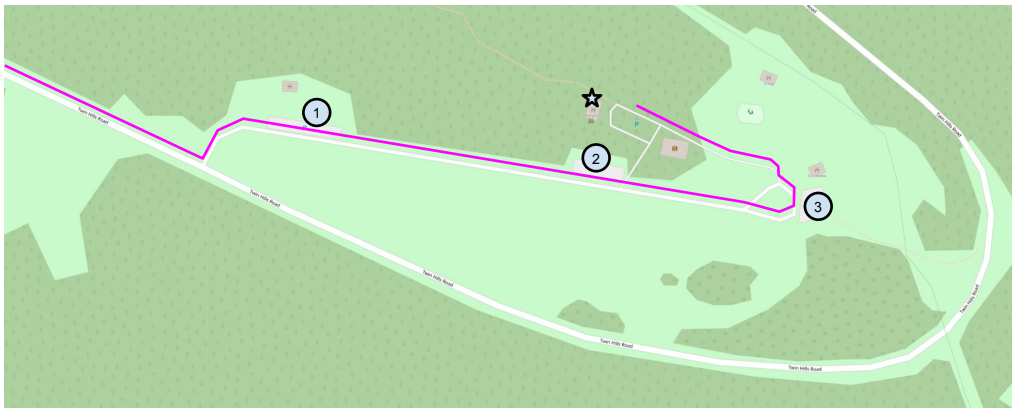

Directions to Maryland Shelter

- Head south on Library Road
- Use the middle lane, slight right to PA 88 South
- In 0.5 miles, slight left on Stoltz Road
- In 0.4 miles, slight left on Twin Hills Road
- Take the first left at the "Indiana" sign

①②③ Parking lots (the other shelters are all booked and may be busy)
☆ Maryland Shelter

①②③ Parking lots (the other shelters are all booked and may be busy)
☆ Maryland Shelter