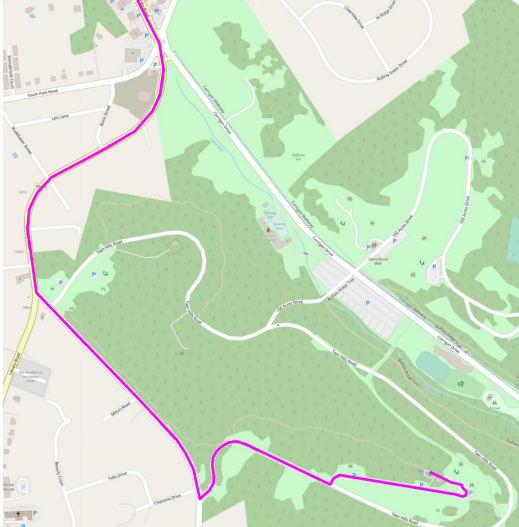

Directions to Maryland Shelter

- Head south on Library Road
- Use the middle lane, slight right to PA 88 South
- In 0.5 miles, slight left on Stoltz Road
- In 0.4 miles, slight left on Twin Hills Road
- Take the first left at the "Indiana" sign