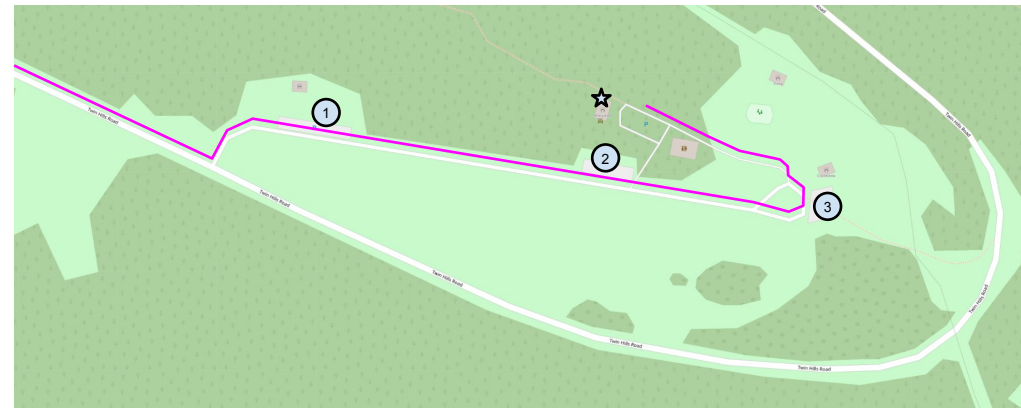

Directions to Maryland Shelter

- Head south on Library Road
- Use the middle lane, slight right to PA 88 South
- In 0.5 miles, slight left on Stoltz Road
- In 0.4 miles, slight left on Twin Hills Road
- Take the first left at the "Indiana" sign

①②③ Parking lots (the other shelters are all booked and may be busy)
☆ Maryland Shelter

①②③ Parking lots (the other shelters are all booked and may be busy)
☆ Maryland Shelter