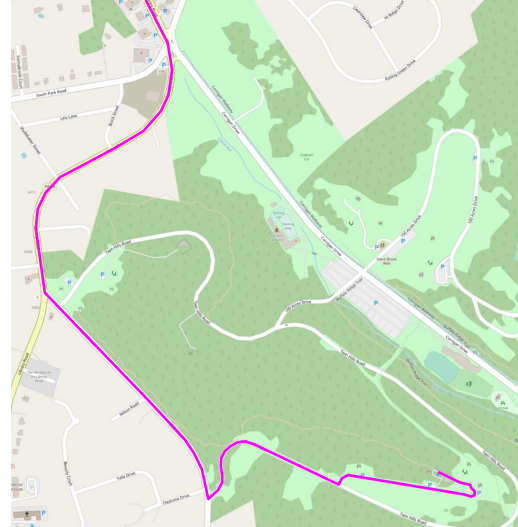

Directions to Maryland Shelter

- Head south on Library Road
- Use the middle lane, slight right to PA 88 South
- In 0.5 miles, slight left on Stoltz Road
- In 0.4 miles, slight left on Twin Hills Road
- Take the first left at the "Indiana" sign

①②③ Parking lots (the other shelters are all booked and may be busy)
☆ Maryland Shelter

①②③ Parking lots (the other shelters are all booked and may be busy)
☆ Maryland Shelter