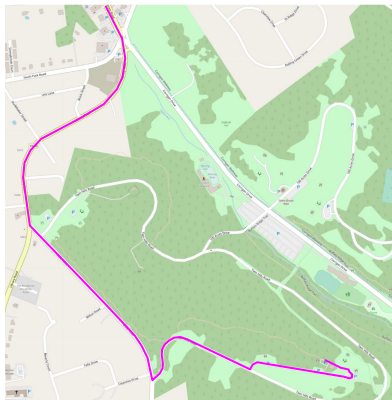

Directions to Maryland Shelter

- Head south on Library Road
- Use the middle lane, slight right to PA 88 South
- In 0.5 miles, slight left on Stoltz Road
- In 0.4 miles, slight left on Twin Hills Road
- Take the first left at the "Indiana" sign

①②③ Parking lots (the other shelters are all booked and may be busy)

☆ Maryland Shelter